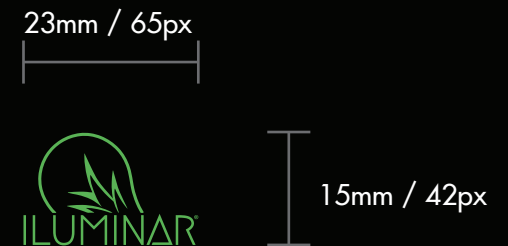

MINIMUM SIZE & CLEAR SPACE

Black zone: Caution area

Red zone: Unacceptable area

SAME RESTRICTIONS APPLY FOR BOTH VARIANTS

Please observe the clear space around the logo to maximize visual effectiveness. Nothing should intrude into this specified clear space.

Respect the minimum size of our logo. On rare occasions, smaller sizes for print may be necessary. Legibility is a top priority. Ensure the ^{TM} symbol are clearly visible.