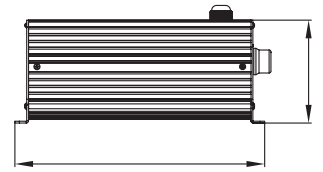

**PHYSICAL SPECIFICATIONS**

Case Length	275mm	10.83"
Case Width	178mm	7.01"
Height	113mm	4.45"
Weight	3.5kg	7.71lb

178mm / 7.01"

275mm / 10.83"

113mm / 4.45"

iluminarlighting.com  
Toll Free: 1-877-540-5588