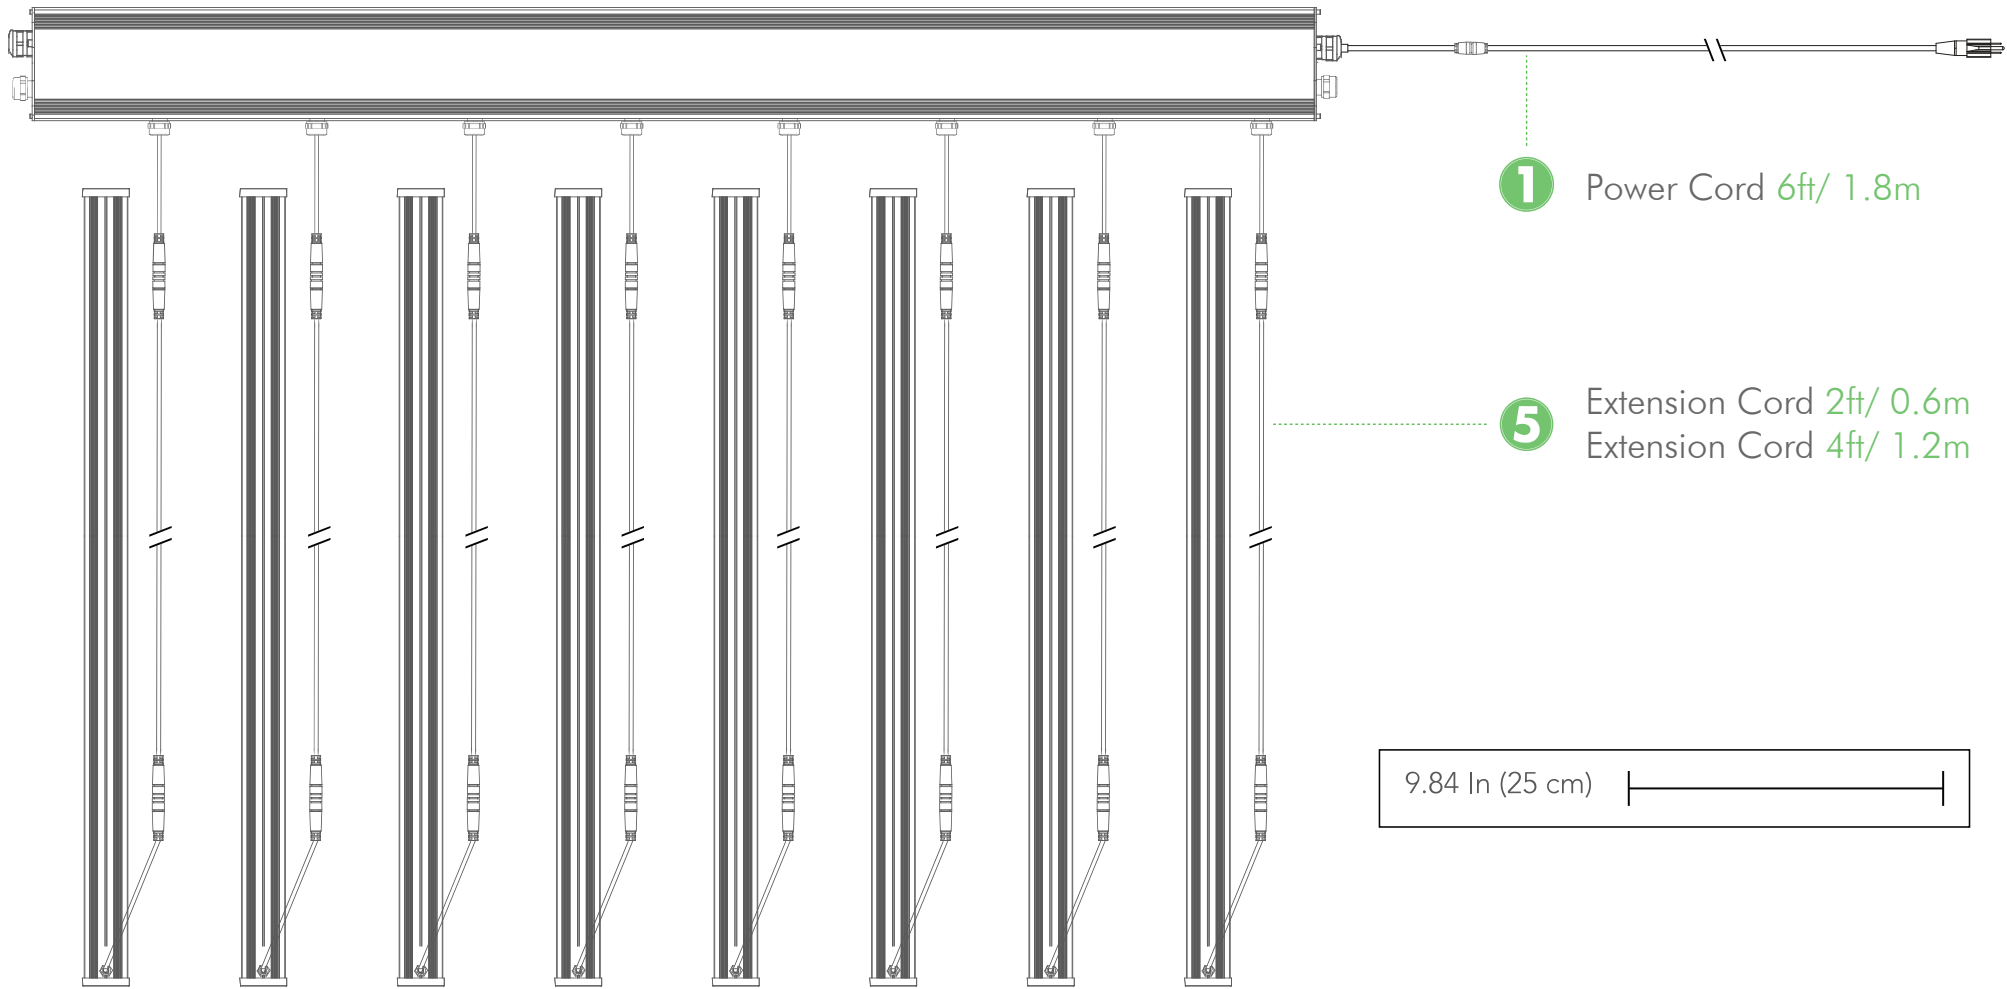

EXTENSION CORD

DIAGRAM

EXTENSION CORD DIAGRAM

iLx Main Power Bar

1 Power Cord 6ft/ 1.8m

5 Extension Cord 2ft/ 0.6m
Extension Cord 4ft/ 1.2m

9.84 in (25 cm)

COMPATIBLE WITH
iLx and iL

EXTENSION CORD DIAGRAM

	NAME	VOLTAGE	SKU	DIAGRAM
①	120V Input Power Connection Cord	120V	IL-LED-120AC	 5-15P
	240V Input Power Connection Cord	240V	IL-LED-240AC	 6-15P
	277V Input Power Connection Cord	277V	IL-LED-277AC	 L7-15P
	347V Input Power Connection Cord	347V	IL-LED-347AC	 L24-20P
⑤	Extension Cord for iL Extension of 0.6m (2ft)	N/A	IL-EXTLED-2PIN-06	
	Extension Cord for iL Extension of 1.2m (4ft)	N/A	IL-EXTLED-2PIN-12	