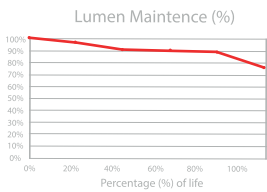

### 3K

Color Temperature	3,100K
Photon Flux	570 $\mu\text{mol/s}$
Photon Flux / W	1.8 $\mu\text{mol/J}$
Lumens	37,000
Lumens Per Watt	117
Rated Life	15,000 hrs
CRI	90