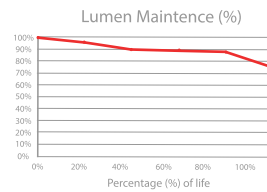

3K RED

Color Temperature	3,000K
Photon Flux	540 $\mu\text{mol/s}$
Photon Flux / W	1.71 $\mu\text{mol/J}$
Lumens	33,000
Lumens Per Watt	105
Rated Life	15,000 hrs
CRI	90