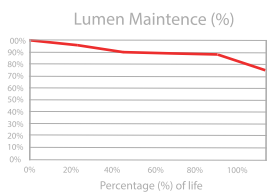

4K

Color Temperature	4,200K
Photon Flux	540 $\mu\text{mol/s}$
Photon Flux / W	1.71 $\mu\text{mol/J}$
Lumens	33,000
Lumens Per Watt	105
Rated Life	15,000 hrs
CRI	98