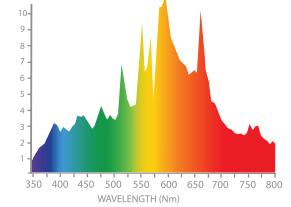

### 3K

Color Temperature	3,100K
Photon Flux	570 $\mu\text{mol/s}$
Photon Flux / W	1.8 $\mu\text{mol/J}$
Lumens	37,000
Lumens Per Watt	117
Rated Life	15,000 hrs
CRI	90

### 3K RED

Color Temperature	3,000K
Photon Flux	540 $\mu\text{mol/s}$
Photon Flux / W	1.71 $\mu\text{mol/J}$
Lumens	33,000
Lumens Per Watt	105
Rated Life	15,000 hrs
CRI	90

### 4K

Color Temperature	4,200K
Photon Flux	540 $\mu\text{mol/s}$
Photon Flux / W	1.71 $\mu\text{mol/J}$
Lumens	33,000
Lumens Per Watt	105
Rated Life	15,000 hrs
CRI	98

### 10K

Color Temperature	10,000K
Photon Flux	450 $\mu\text{mol/s}$
Photon Flux / W	1.43 $\mu\text{mol/J}$
Lumens	22,000
Lumens Per Watt	70
Rated Life	15,000 hrs
CRI	90

Specifications based on performance at 277V.