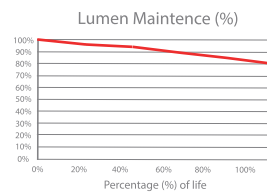

### 3K

Color Temperature	3,100K
Photon Flux	570 $\mu\text{mol/s}$
Photon Flux / W	1.8 $\mu\text{mol/J}$
Lumens	37,000
Lumens Per Watt	117
Rated Life	15,000 hrs
CRI	90

### 3K RED

Color Temperature	3,000K
Photon Flux	540 $\mu\text{mol/s}$
Photon Flux / W	1.71 $\mu\text{mol/J}$
Lumens	33,000
Lumens Per Watt	105
Rated Life	15,000 hrs
CRI	90

### 10K

Color Temperature	10,000K
Photon Flux	450 $\mu\text{mol/s}$
Photon Flux / W	1.43 $\mu\text{mol/J}$
Lumens	22,000
Lumens Per Watt	70
Rated Life	15,000 hrs
CRI	90

Specifications based on performance at 277V.