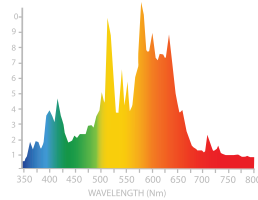

### 3K

Color Temperature	3,100K
Photon Flux	570 $\mu\text{mol/s}$
Photon Flux / W	1.8 $\mu\text{mol/J}$
Lumens	37,000
Lumens Per Watt	117
Rated Life	15,000 hrs
CRI	90

### 3K RED

Color Temperature	3,000K
Photon Flux	540 $\mu\text{mol/s}$
Photon Flux / W	1.71 $\mu\text{mol/J}$
Lumens	33,000
Lumens Per Watt	105
Rated Life	15,000 hrs
CRI	90

### 4K

Color Temperature	4,200K
Photon Flux	540 $\mu\text{mol/s}$
Photon Flux / W	1.71 $\mu\text{mol/J}$
Lumens	33,000
Lumens Per Watt	105
Rated Life	15,000 hrs
CRI	98

### 10K

Color Temperature	10,000K
Photon Flux	450 $\mu\text{mol/s}$
Photon Flux / W	1.43 $\mu\text{mol/J}$
Lumens	22,000
Lumens Per Watt	70
Rated Life	15,000 hrs
CRI	90

Specifications based on performance at 277V.