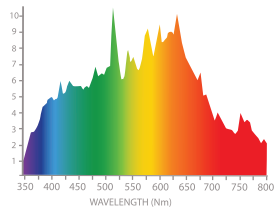

### 3K

Color Temperature	3,100K
Photon Flux	570 $\mu\text{mol/s}$
Photon Flux / W	1.8 $\mu\text{mol/J}$
Lumens	37,000
Lumens Per Watt	117
Rated Life	15,000 hrs
CRI	90

### 3K RED

Color Temperature	3,000K
Photon Flux	540 $\mu\text{mol/s}$
Photon Flux / W	1.71 $\mu\text{mol/J}$
Lumens	33,000
Lumens Per Watt	105
Rated Life	15,000 hrs
CRI	90

### 4K

Color Temperature	4,200K
Photon Flux	540 $\mu\text{mol/s}$
Photon Flux / W	1.71 $\mu\text{mol/J}$
Lumens	33,000
Lumens Per Watt	105
Rated Life	15,000 hrs
CRI	98

### 10K

Color Temperature	10,000K
Photon Flux	450 $\mu\text{mol/s}$
Photon Flux / W	1.43 $\mu\text{mol/J}$
Lumens	22,000
Lumens Per Watt	70
Rated Life	15,000 hrs
CRI	90

Specifications based on performance at 277V.