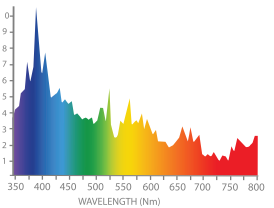

### 3K

Color Temperature	3,100K
Photon Flux	570 $\mu\text{mol/s}$
Photon Flux / W	1.8 $\mu\text{mol/J}$
Lumens	37,000
Lumens Per Watt	117
Rated Life	15,000 hrs
CRI	90

### 3K RED

Color Temperature	3,000K
Photon Flux	540 $\mu\text{mol/s}$
Photon Flux / W	1.71 $\mu\text{mol/J}$
Lumens	33,000
Lumens Per Watt	105
Rated Life	15,000 hrs
CRI	90

### 4K

Color Temperature	4,200K
Photon Flux	540 $\mu\text{mol/s}$
Photon Flux / W	1.71 $\mu\text{mol/J}$
Lumens	33,000
Lumens Per Watt	105
Rated Life	15,000 hrs
CRI	98

### 10K

Color Temperature	10,000K
Photon Flux	450 $\mu\text{mol/s}$
Photon Flux / W	1.43 $\mu\text{mol/J}$
Lumens	22,000
Lumens Per Watt	70
Rated Life	15,000 hrs
CRI	90

Specifications based on performance at 277V.