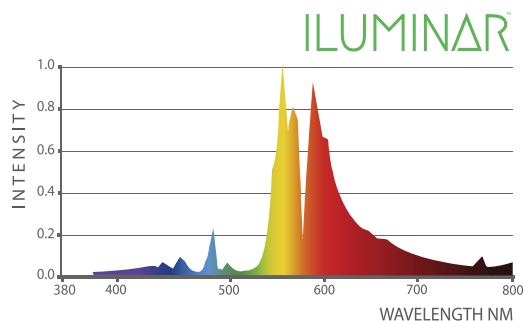

DE HPS SPECTRUM