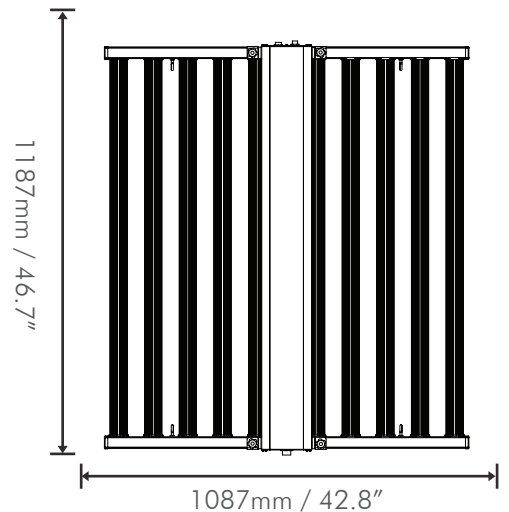

FLD 1000W

LED Lighting Solution

VOLTAGE: 100-277V

WATTS: 1000W

SKU: ML-TYU1000A

TECHNICAL SPECS

Rated Voltage	120-277V AC / 277-480 AC
PPF	2700 $\mu\text{mol/s}$
Efficacy	2.7 $\mu\text{mol/J}$
Min Power Factor	>90%
Dimmable	0-10V Controllable
Ambient Temperature	0 - 35°C / 32-95°F
Minimum Mounting Height	6" to top of Canopy
BTU	3,420
Light Distribution	120°
LED Lifespan (90% of Life)	50,000+ hours
Waterproof Rating	IP66 for Damp/Wet Conditions

1000W LED SPECTRUM

PRODUCT SIZE

PHYSICAL SPECIFICATIONS

Length	1187 mm	46.7"
Width	1087 mm	42.8"
Height	57 mm	2.24"
Weight	22.6kg	49.8lbs

VOLTAGE AND AMPERAGE

120V	9.3A	1060W
208V	5.15A	1015W
240V	4.43A	1010W
277V	3.8A	1000W
347V	2.8A	925W
480V	2.2A	1000W