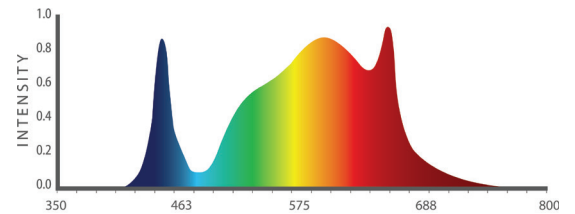

FLD 1000W

LED Lighting Solution

VOLTAGE: 100-277V

WATTS: 1000W

SKU: ML-TYU1000A

TECHNICAL SPECS

Rated Voltage	120-277V AC / 277-480 AC
PPF	2700 $\mu\text{mol/s}$
Efficacy	2.7 $\mu\text{mol/J}$
Min Power Factor	>90%
Dimmable	0-10V Controllable
Ambient Temperature	0 - 35°C / 32-95°F
Minimum Mounting Height	6" to top of Canopy
BTU	3,420
Light Distribution	120°
LED Lifespan (90% of Life)	50,000+ hours
Waterproof Rating	IP66 for Damp/Wet Conditions

1000W LED SPECTRUM

PRODUCT SIZE

PHYSICAL SPECIFICATIONS

Length	1187 mm	46.7"
Width	1087 mm	42.8"
Height	57 mm	2.24"
Weight	22.6kg	49.8lbs

VOLTAGE AND AMPERAGE

120V	9.3A	1060W
208V	5.15A	1015W
240V	4.43A	1010W
277V	3.8A	1000W
347V	2.8A	925W
480V	2.2A	1000W