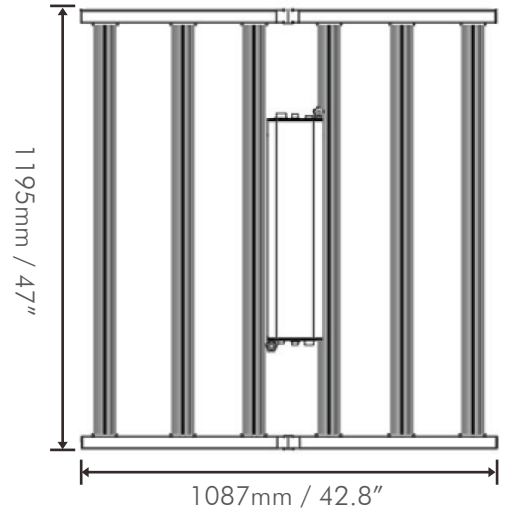

## TECHNICAL SPECS

Rated Voltage	120-277V AC / 277-480 AC
PPF	1700 $\mu\text{mol/s}$
Efficacy	2.7 $\mu\text{mol/J}$
Min Power Factor	>90%
Dimmable	0-10V Controllable
Ambient Temperature	0 - 35°C / 32-95°F
Minimum Mounting Height	6" to top of Canopy
BTU	2,154
Light Distribution	120°
LED Lifespan (90% of Life)	50,000+ hours
Waterproof Rating	IP66 for Damp/Wet Conditions

## PRODUCT SIZE

## PHYSICAL SPECIFICATIONS

Length	1195 mm	47"
Width	1087 mm	42.8"
Height	32 mm	1.26"
Weight	16.5kg	36.4lbs