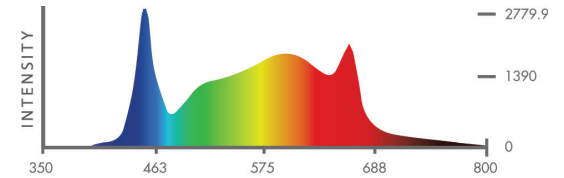

671W LED SPECTRUM

PRODUCT SIZE