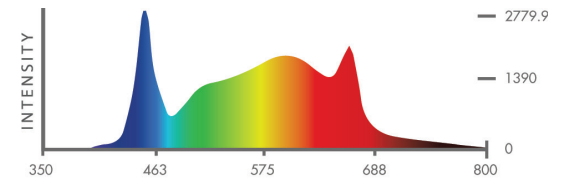

FLD 671W

LED Lighting Solution

VOLTAGE: 100-277V

WATTS: 671W

SKU: ML-TYN6600A

TECHNICAL SPECS

Rated Voltage	120-277V AC / 277-480 AC
PPF	1700 $\mu\text{mol/s}$
Efficacy	2.65 $\mu\text{mol/J}$
Min Power Factor	>90%
Dimmable	0-10V Controllable
Ambient Temperature	0 - 35°C / 32-95°F
Minimum Mounting Height	6" to top of Canopy
BTU	2,154
Light Distribution	120°
LED Lifespan (90% of Life)	50,000+ hours
Waterproof Rating	IP66 for Damp/Wet Conditions

671W LED SPECTRUM

PRODUCT SIZE

PHYSICAL SPECIFICATIONS

Length	1195 mm	47"
Width	1087 mm	42.8"
Height	32 mm	1.26"
Weight	16.5kg	36.4lbs

VOLTAGE AND AMPERAGE

120V	5.7A	652W
208V	3.2A	632.5W
240V	2.8A	631W
277V	2.4A	630W
347V	1.6A	630W
480V	1.3A	630W