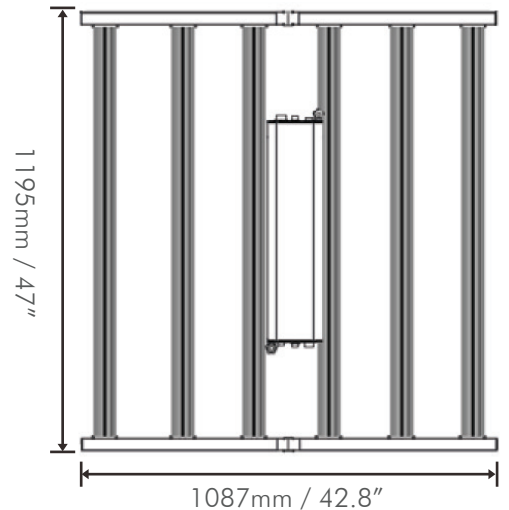

FLD 671W

LED Lighting Solution

VOLTAGE: 100-277V

WATTS: 671W

SKU: ML-TYN6600A

TECHNICAL SPECS

Rated Voltage	120-277V AC / 277-480 AC
PPF	1700 $\mu\text{mol/s}$
Efficacy	2.65 $\mu\text{mol/J}$
Min Power Factor	>90%
Dimmable	0-10V Controllable
Ambient Temperature	0 - 35°C / 32-95°F
Minimum Mounting Height	6" to top of Canopy
BTU	2,154
Light Distribution	120°
LED Lifespan (90% of Life)	50,000+ hours
Waterproof Rating	IP66 for Damp/Wet Conditions

671W LED SPECTRUM

PRODUCT SIZE

PHYSICAL SPECIFICATIONS

Length	1195 mm	47"
Width	1087 mm	42.8"
Height	32 mm	1.26"
Weight	16.5kg	36.4lbs

VOLTAGE AND AMPERAGE

120V	5.7A	652W
208V	3.2A	632.5W
240V	2.8A	631W
277V	2.4A	630W
347V	1.6A	630W
480V	1.3A	630W