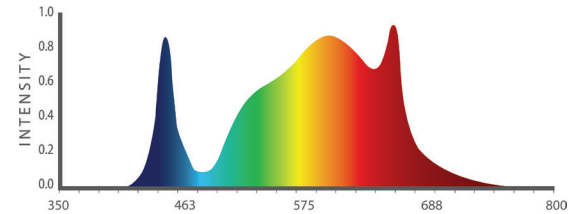

FLD 800W

LED Lighting Solution

VOLTAGE: 100-277V

WATTS: 800W

SKU: IL-FLD800

TECHNICAL SPECS

Rated Voltage	120-277V AC / 277-480 AC
PPF	2160 $\mu\text{mol/s}$
Efficacy	2.7 $\mu\text{mol/J}$
Min Power Factor	>90%
Dimmable	0-10V Controllable
Ambient Temperature	0 - 35°C / 32-95°F
Minimum Mounting Height	6" to top of Canopy
BTU	3,420
Light Distribution	120°
LED Lifespan (90% of Life)	50,000+ hours
Waterproof Rating	IP66 for Damp/Wet Conditions

800W LED SPECTRUM

PRODUCT SIZE

PHYSICAL SPECIFICATIONS

Length	1187 mm	46.7"
Width	1087 mm	42.8"
Height	57 mm	2.24"
Weight	19kg	41.8lbs

VOLTAGE AND AMPERAGE

120V	6.6A
208V	3.8A
240V	3.3A
277V	2.8A
347V	2.3A
480V	1.6A