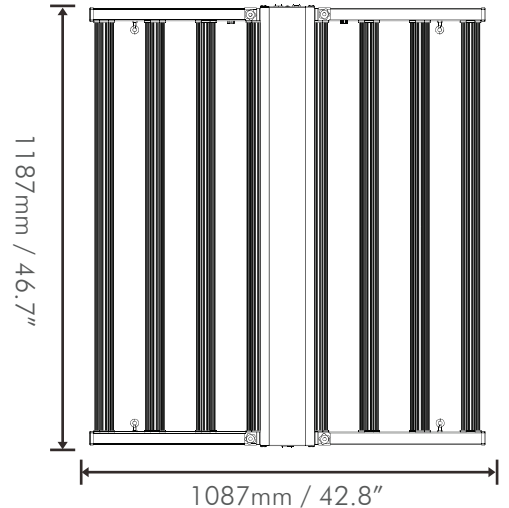

FLD 800W

LED Lighting Solution

VOLTAGE: 100-277V

WATTS: 800W

SKU: IL-FLD800

TECHNICAL SPECS

Rated Voltage	120-277V AC / 277-480 AC
PPF	2160 $\mu\text{mol/s}$
Efficacy	2.7 $\mu\text{mol/J}$
Min Power Factor	>90%
Dimmable	0-10V Controllable
Ambient Temperature	0 - 35°C / 32-95°F
Minimum Mounting Height	6" to top of Canopy
BTU	3,420
Light Distribution	120°
LED Lifespan (90% of Life)	50,000+ hours
Waterproof Rating	IP66 for Damp/Wet Conditions

800W LED SPECTRUM

PRODUCT SIZE

PHYSICAL SPECIFICATIONS

Length	1187 mm	46.7"
Width	1087 mm	42.8"
Height	57 mm	2.24"
Weight	19kg	41.8lbs

VOLTAGE AND AMPERAGE

120V	6.6A
208V	3.8A
240V	3.3A
277V	2.8A
347V	2.3A
480V	1.6A