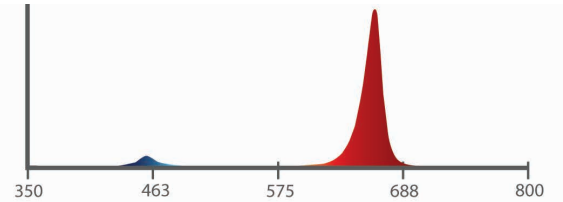

GR LED BAR

ML ILG1 5000

LED Lighting Solution

SKU: iL-GRB-100 VOLTAGE: 100-277V

SKU: iL-GRB-277 VOLTAGE: 277-480V

WATTS: 150W

150W LED SPECTRUM

PRODUCT SIZE

57mm / 2.24"

1187mm / 46.7"

1087mm / 42.8"

TECHNICAL SPECS

Rated Voltage	120-277V AC / 277-480 AC
PPF	450 $\mu\text{mol/s}$
Efficacy	3.0 $\mu\text{mol/J}$
Min Power Factor	>90%
Dimmable	0-10V Controllable
Ambient Temperature	0 - 35°C / 32-95°F
Minimum Mounting Height	6" to top of Canopy
BTU	3,420
Light Distribution	120°
LED Lifespan (90% of Life)	50,000+ hours
Waterproof Rating	IP66 for Damp/Wet Conditions

PHYSICAL SPECIFICATIONS

Length	2418 mm	95.2"
Width	130 mm	5.12"
Height	116 mm	4.57"
Weight	5.465kg	12.05lbs

VOLTAGE AND AMPERAGE

120V	1.2A
208V	0.7A
240V	0.6A
277V	0.5A
347V	0.4A
480V	0.3A

iluminarlighting.com
Toll Free: 1-877-540-5588