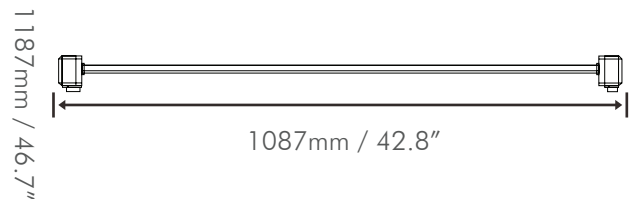

GR LED BAR

ML ILG1 5000

LED Lighting Solution

SKU: iL-GRB-100 VOLTAGE: 100-277V

SKU: iL-GRB-277 VOLTAGE: 277-480V

WATTS: 150W

150W LED SPECTRUM

PRODUCT SIZE

57mm / 2.24"

1187mm / 46.7"

1087mm / 42.8"

TECHNICAL SPECS

Rated Voltage	120-277V AC / 277-480 AC
PPF	450 $\mu\text{mol/s}$
Efficacy	3.0 $\mu\text{mol/J}$
Min Power Factor	>90%
Dimmable	0-10V Controllable
Ambient Temperature	0 - 35°C / 32-95°F
Minimum Mounting Height	6" to top of Canopy
BTU	3,420
Light Distribution	120°
LED Lifespan (90% of Life)	50,000+ hours
Waterproof Rating	IP66 for Damp/Wet Conditions

PHYSICAL SPECIFICATIONS

Length	2418 mm	95.2"
Width	130 mm	5.12"
Height	116 mm	4.57"
Weight	5.465kg	12.05lbs

VOLTAGE AND AMPERAGE

120V	1.2A
208V	0.7A
240V	0.6A
277V	0.5A
347V	0.4A
480V	0.3A

iluminarlighting.com
Toll Free: 1-877-540-5588