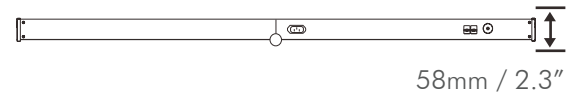

LED Lighting Solution

WATTS: 1000W VOLTAGE: 120-277V
 MODEL/SKU: IL-HMOL-1000

TECHNICAL SPECS

Rated Voltage	120 - 277V AC
Voltage Range (+/-10%)	100 - 277V
PPF	2700 $\mu\text{mol/s}$
Efficacy	2.7 $\mu\text{mol/J}$
Min Power Factor	>90%
THD	< 20%
Dimmable	0 - 10V Controllable
Ambient Temperature	0 - 35°C / 32 - 95°F
Minimum Mounting Height	6" to top of Canopy
BTU	3,400
Light Distribution	120°
LED Lifespan (90% of Life)	50,000+ hours

1000W LED SPECTRUM

PRODUCT SIZE

PHYSICAL SPECIFICATIONS

Length	1065 mm	41.9"
Width	1105 mm	43.5"
Height	58mm	2.3"
Weight	18 kg	50.3 lbs

VOLTAGE AND AMPERAGE

208V	5.15A	1015W
240V	4.43A	1010W
277V	3.8A	1000W