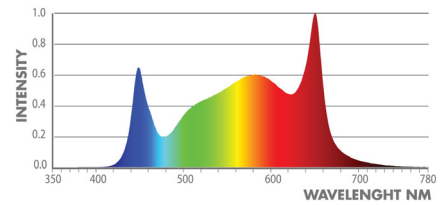

LED Lighting Solution

WATTS: 1000W VOLTAGE: 120-277V
 MODEL/SKU: IL-HMOL-1000

TECHNICAL SPECS

Rated Voltage	120 - 277V AC
Voltage Range (+/-10%)	100 - 277V
PPF	2700 $\mu\text{mol/s}$
Efficacy	2.7 $\mu\text{mol/J}$
Min Power Factor	>90%
THD	< 20%
Dimmable	0 - 10V Controllable
Ambient Temperature	0 - 35°C / 32 - 95°F
Minimum Mounting Height	6" to top of Canopy
BTU	3,400
Light Distribution	120°
LED Lifespan (90% of Life)	50,000+ hours

1000W LED SPECTRUM

PRODUCT SIZE

PHYSICAL SPECIFICATIONS

Length	1065 mm	41.9"
Width	1105 mm	43.5"
Height	58mm	2.3"
Weight	18 kg	50.3 lbs

VOLTAGE AND AMPERAGE

208V	5.15A	1015W
240V	4.43A	1010W
277V	3.8A	1000W