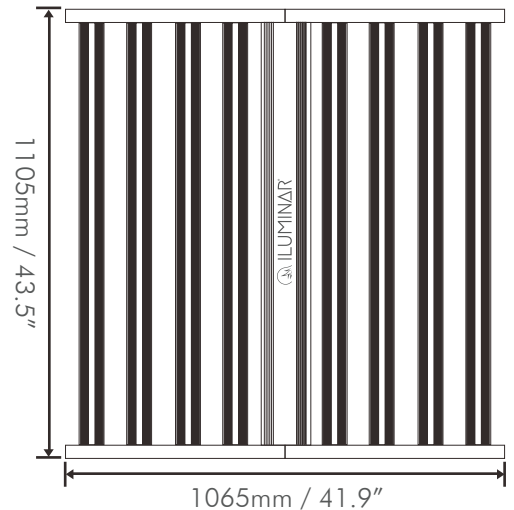

LED Lighting Solution

WATTS: 1000W VOLTAGE: 120-277V
 MODEL/SKU: IL-HMOL-1000

TECHNICAL SPECS

Rated Voltage	120 - 277V AC
Voltage Range (+/-10%)	100 - 277V
PPF	2700 $\mu\text{mol/s}$
Efficacy	2.7 $\mu\text{mol/J}$
Min Power Factor	>90%
THD	< 20%
Dimmable	0 - 10V Controllable
Ambient Temperature	0 - 35°C / 32 - 95°F
Minimum Mounting Height	6" to top of Canopy
BTU	3,400
Light Distribution	120°
LED Lifespan (90% of Life)	50,000+ hours

1000W LED SPECTRUM

PRODUCT SIZE

PHYSICAL SPECIFICATIONS

Length	1065 mm	41.9"
Width	1105 mm	43.5"
Height	58mm	2.3"
Weight	18 kg	50.3 lbs

VOLTAGE AND AMPERAGE

208V	5.15A	1015W
240V	4.43A	1010W
277V	3.8A	1000W