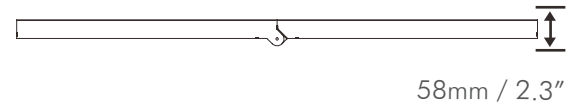

LED Lighting Solution

WATTS: 720W VOLTAGE: 120-277V
 MODEL/SKU: IL-HMOL-720

TECHNICAL SPECS

Rated Voltage	120-277V AC
Voltage Range (+/-10%)	100-305V
PPF	1944 $\mu\text{mol/s}$
Efficacy	2.7 $\mu\text{mol/J}$
Min Power Factor	>90%
THD	< 20%
Dimmable	0-10V Controllable
Ambient Temperature	0 - 35°C / 32 - 95°F
Minimum Mounting Height	6" to top of Canopy
BTU	2,462
Light Distribution	120°
LED Lifespan (90% of Life)	50,000+ hours

720W LED SPECTRUM

PRODUCT SIZE

PHYSICAL SPECIFICATIONS

Length	1065 mm	41.9"
Width	1105 mm	43.5"
Height	58 mm	2.3"
Weight	17kg	37.5lbs

VOLTAGE AND AMPERAGE

120V	6.00A	720W
208V	3.46A	705W
240V	3.27A	705W
277V	3.0A	702W