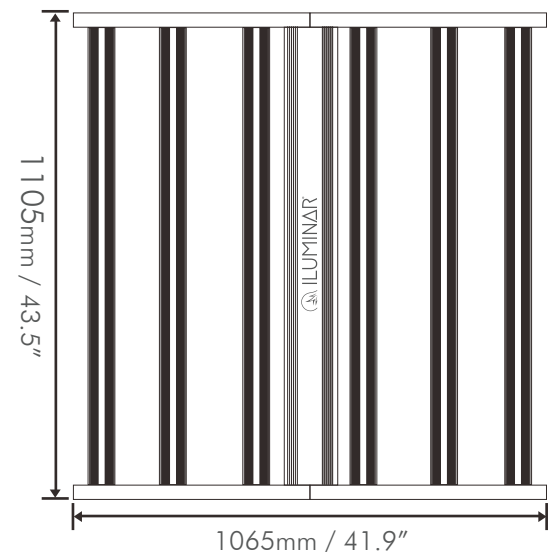

LED Lighting Solution

WATTS: 720W VOLTAGE: 120-277V
 MODEL/SKU: IL-HMOL-720

TECHNICAL SPECS

Rated Voltage	120-277V AC
Voltage Range (+/-10%)	100-305V
PPF	1944 $\mu\text{mol/s}$
Efficacy	2.7 $\mu\text{mol/J}$
Min Power Factor	>90%
THD	< 20%
Dimmable	0-10V Controllable
Ambient Temperature	0 - 35°C / 32 - 95°F
Minimum Mounting Height	6" to top of Canopy
BTU	2,462
Light Distribution	120°
LED Lifespan (90% of Life)	50,000+ hours

720W LED SPECTRUM

PRODUCT SIZE

PHYSICAL SPECIFICATIONS

Length	1065 mm	41.9"
Width	1105 mm	43.5"
Height	58 mm	2.3"
Weight	17kg	37.5lbs

VOLTAGE AND AMPERAGE

120V	6.00A	720W
208V	3.46A	705W
240V	3.27A	705W
277V	3.0A	702W