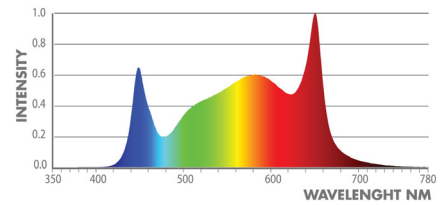

LED Lighting Solution

WATTS: 720W VOLTAGE: 120-277V
 MODEL/SKU: IL-HMOL-720

TECHNICAL SPECS

Rated Voltage	120-277V AC
Voltage Range (+/-10%)	100-305V
PPF	1944 $\mu\text{mol/s}$
Efficacy	2.7 $\mu\text{mol/J}$
Min Power Factor	>90%
THD	< 20%
Dimmable	0-10V Controllable
Ambient Temperature	0 - 35°C / 32 - 95°F
Minimum Mounting Height	6" to top of Canopy
BTU	2,462
Light Distribution	120°
LED Lifespan (90% of Life)	50,000+ hours

720W LED SPECTRUM

PRODUCT SIZE

PHYSICAL SPECIFICATIONS

Length	1065 mm	41.9"
Width	1105 mm	43.5"
Height	58 mm	2.3"
Weight	17kg	37.5lbs

VOLTAGE AND AMPERAGE

120V	6.00A	720W
208V	3.46A	705W
240V	3.27A	705W
277V	3.0A	702W