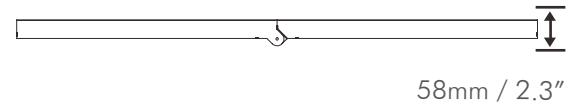

HYPERMOL

LED Lighting Solution

VOLTAGE: 347-480V

WATTS: 720W

SKU: IL-HMOL-720H

TECHNICAL SPECS

Rated Voltage	347-480V AC
Voltage Range (+/-10%)	277-528V
PPF	1944 $\mu\text{mol/s}$
Efficacy	2.7 $\mu\text{mol/J}$
Min Power Factor	>90%
THD	< 20%
Dimmable	0-10V Controllable
Ambient Temperature	0 - 35°C / 32-95°F
Minimum Mounting Height	6" to top of Canopy
BTU	2,462
Light Distribution	120°
LED Lifespan (90% of Life)	50,000+ hours

720W LED SPECTRUM

PRODUCT SIZE

PHYSICAL SPECIFICATIONS

Length	1065 mm	41.9"
Width	1105 mm	43.5"
Height	58 mm	2.3"
Weight	20.8kg	50.3lbs

VOLTAGE AND AMPERAGE

347V	2.07A	720W
480V	1.46A	700W

iluminarlighting.com
Toll Free: 1-877-540-5588