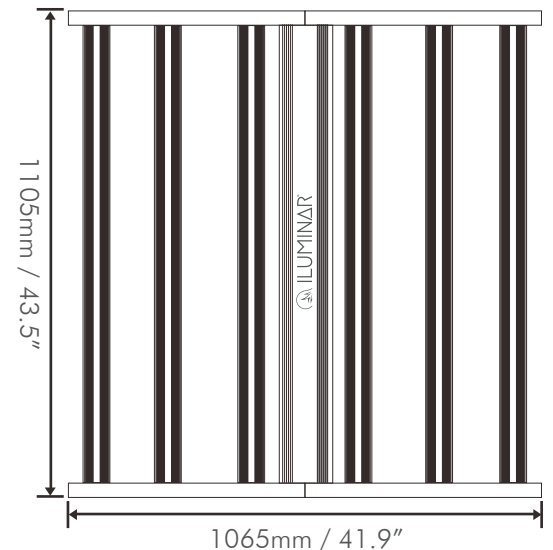

HYPERMOL

LED Lighting Solution

VOLTAGE: 347-480V

WATTS: 720W

SKU: IL-HMOL-720H

TECHNICAL SPECS

Rated Voltage	347-480V AC
Voltage Range (+/-10%)	277-528V
PPF	1944 $\mu\text{mol/s}$
Efficacy	2.7 $\mu\text{mol/J}$
Min Power Factor	>90%
THD	< 20%
Dimmable	0-10V Controllable
Ambient Temperature	0 - 35°C / 32-95°F
Minimum Mounting Height	6" to top of Canopy
BTU	2,462
Light Distribution	120°
LED Lifespan (90% of Life)	50,000+ hours

720W LED SPECTRUM

PRODUCT SIZE

PHYSICAL SPECIFICATIONS

Length	1065 mm	41.9"
Width	1105 mm	43.5"
Height	58 mm	2.3"
Weight	20.8kg	50.3lbs

VOLTAGE AND AMPERAGE

347V	2.07A	720W
480V	1.46A	700W

iluminarlighting.com
Toll Free: 1-877-540-5588