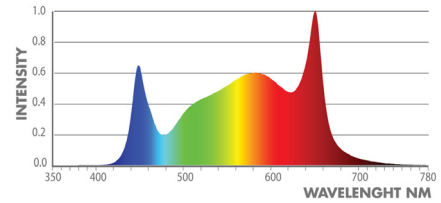

HYPERMOL

LED Lighting Solution

VOLTAGE: 347-480V

WATTS: 720W

SKU: IL-HMOL-720H

TECHNICAL SPECS

Rated Voltage	347-480V AC
Voltage Range (+/-10%)	277-528V
PPF	1944 $\mu\text{mol/s}$
Efficacy	2.7 $\mu\text{mol/J}$
Min Power Factor	>90%
THD	< 20%
Dimmable	0-10V Controllable
Ambient Temperature	0 - 35°C / 32-95°F
Minimum Mounting Height	6" to top of Canopy
BTU	2,462
Light Distribution	120°
LED Lifespan (90% of Life)	50,000+ hours

720W LED SPECTRUM

PRODUCT SIZE

PHYSICAL SPECIFICATIONS

Length	1065 mm	41.9"
Width	1105 mm	43.5"
Height	58 mm	2.3"
Weight	20.8kg	50.3lbs

VOLTAGE AND AMPERAGE

347V	2.07A	720W
480V	1.46A	700W

iluminarlighting.com
Toll Free: 1-877-540-5588