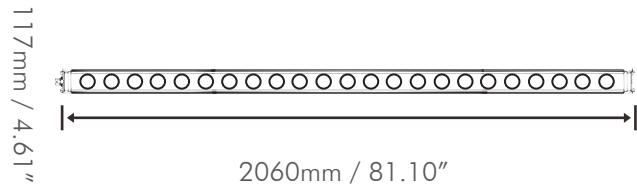

iluminarlighting.com
Toll Free: 1-877-540-5588

5 YEAR
WARRANTY

© Copyright 2023 ILUMINAR Lighting
Subject to change without notice.