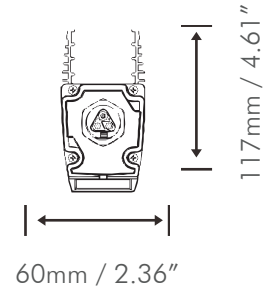

iluminarlighting.com
Toll Free: 1-877-540-5588

5 YEAR
WARRANTY

© Copyright 2023 ILUMINAR Lighting
Subject to change without notice.