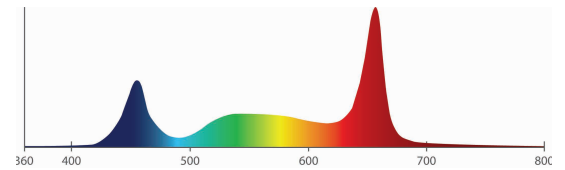

PRODUCT SIZE