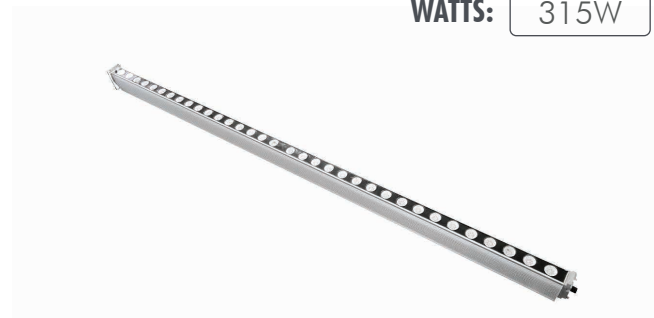

315W LED SPECTRUM