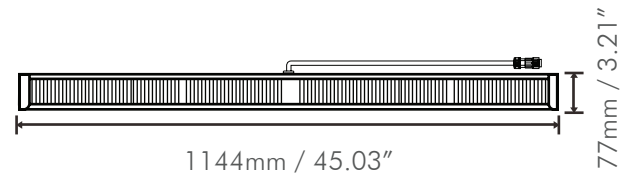

iL1
1000W

VOLTAGE: 100-277V

WATTS: 1000W

SKU: IL-iL1K-120

LED Lighting Solution

TECHNICAL SPECS

Rated Voltage	120-277V AC
PPF	2600 $\mu\text{mol/s}$
Efficacy	2.6 $\mu\text{mol/J}$
Min Power Factor	>90%
THD	< 20%
Dimmable	0-10V Controllable
Ambient Temperature	0 - 35°C / 32-95°F
BTU	2,319
Light Distribution	120°
Waterproof Rating	IP65 for Damp / Wet Conditions
LED Lifespan (90% of Life)	50,000+ hours

1000W LED SPECTRUM

MOUNTING & COVERAGE

PHYSICAL SPECIFICATIONS

Length	1144 mm	44.03"
Width	86 mm	3.37"
Height	82 mm	3.21"
Weight	8kg	17.60lbs

86mm / 3.37"

VOLTAGE AND AMPERAGE

120V	8.3A
208V	4.8A
240V	4.1A
277V	3.6A