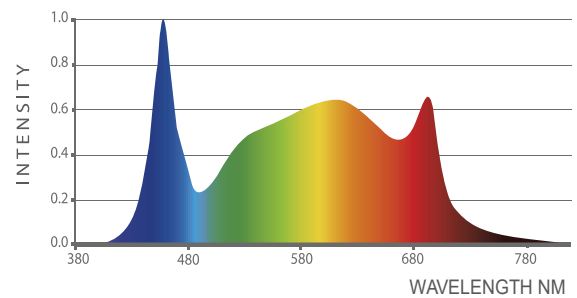

iL1
1000W

VOLTAGE: 100-277V

WATTS: 1000W

SKU: IL-iL1K-120

LED Lighting Solution

TECHNICAL SPECS

Rated Voltage	120-277V AC
PPF	2600 $\mu\text{mol/s}$
Efficacy	2.6 $\mu\text{mol/J}$
Min Power Factor	>90%
THD	< 20%
Dimmable	0-10V Controllable
Ambient Temperature	0 - 35°C / 32-95°F
BTU	2,319
Light Distribution	120°
Waterproof Rating	IP65 for Damp / Wet Conditions
LED Lifespan (90% of Life)	50,000+ hours

1000W LED SPECTRUM

MOUNTING & COVERAGE

PHYSICAL SPECIFICATIONS

Length	1144 mm	44.03"
Width	86 mm	3.37"
Height	82 mm	3.21"
Weight	8kg	17.60lbs

86mm / 3.37"

VOLTAGE AND AMPERAGE

120V	8.3A
208V	4.8A
240V	4.1A
277V	3.6A