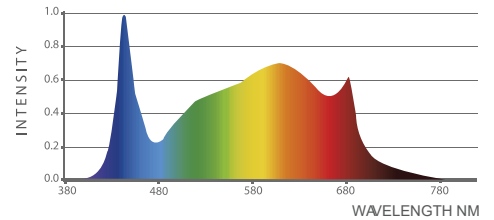

MOUNTING & COVERAGE