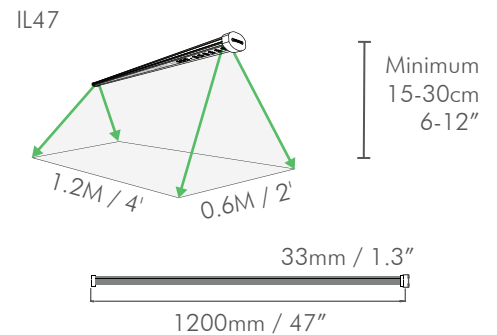

VOLTAGE AND AMPERAGE

	iL23		iL47	
120V	0.35A	42W	0.69A	82W
208V	0.20A	41W	0.40A	81W
240V	0.18A	40W	0.35A	80W
277V	0.16A	40W	0.31A	80W

PHYSICAL SPECIFICATIONS

	iL23	iL47
Length	604mm / 23.8"	1200mm / 47"
Width	54mm / 2.1"	54mm / 2.1"
Height	33mm / 1.3"	33mm / 1.3"
Weight	0.7kg / 1.50 lbs	1.3kg / 2.87 lbs
Cable Length	0.6m / 2'	

iluminarlighting.com
Toll Free: 1-877-540-5588

5 YEAR
WARRANTY

© Copyright 2022 ILUMINAR Lighting
Subject to change without notice.