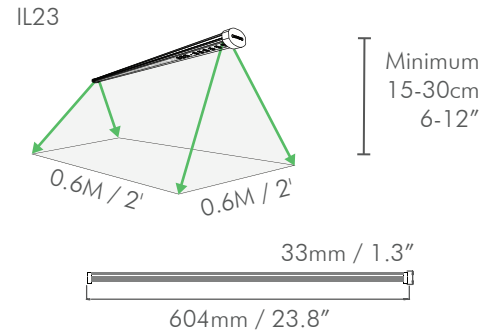

VOLTAGE AND AMPERAGE

	iL23		iL47	
120V	0.35A	42W	0.69A	82W
208V	0.20A	41W	0.40A	81W
240V	0.18A	40W	0.35A	80W
277V	0.16A	40W	0.31A	80W

PHYSICAL SPECIFICATIONS

	iL23	iL47
Length	604mm / 23.8"	1200mm / 47"
Width	54mm / 2.1"	54mm / 2.1"
Height	33mm / 1.3"	33mm / 1.3"
Weight	0.7kg / 1.50 lbs	1.3kg / 2.87 lbs
Cable Length	0.6m / 2'	

iluminarlighting.com
Toll Free: 1-877-540-5588

5 YEAR
WARRANTY

© Copyright 2022 ILUMINAR Lighting
Subject to change without notice.