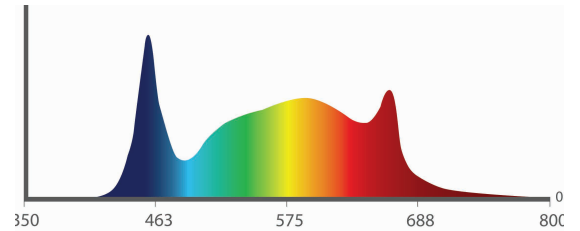

TECHNICAL SPECS

Rated Voltage	120-277V AC / 277-480 AC
PPF	1700 $\mu\text{mol/s}$
Efficacy	2.7 $\mu\text{mol/J}$
Min Power Factor	>90%
Dimmable	0-10V Controllable
Ambient Temperature	0 - 35°C / 32-95°F
Minimum Mounting Height	6" to top of Canopy
BTU	2,154
Light Distribution	120°
LED Lifespan (90% of Life)	50,000+ hours
Waterproof Rating	IP66 for Damp/Wet Conditions

630W LED SPECTRUM

PHYSICAL SPECIFICATIONS

Length	1085 mm	42.72"
Width	120 mm	4.72"
Height	76 mm	2.99"
Weight	5.8kg	12.8lbs

VOLTAGE AND AMPERAGE

120V	5.25A
208V	3.0A
240V	2.6A
277V	2.2A
347V	1.8A
480V	1.3A