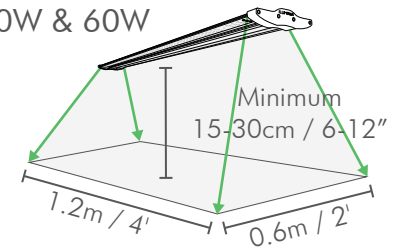

MOUNTING & COVERAGE

ILW 40W & 60W