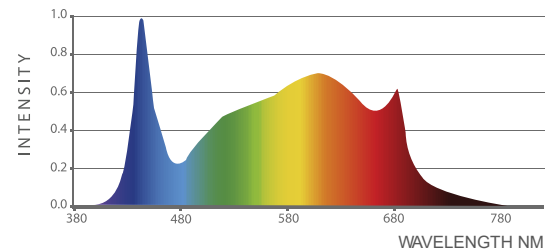

iLW

40W / 60W / 80W MODELS

MODEL:	2.5	VOLTAGE:	120-277V
WATTS:	40W	SKU:	IL-4025FSG-120
	60W		IL-6025FSG-120
	80W		IL-8025FSG-120

TECHNICAL SPECS	40W	60W	80W
PPF	100 $\mu\text{mol/s}$	150 $\mu\text{mol/s}$	200 $\mu\text{mol/s}$
BTU	136	204	272
Emitter Type	Multiple Spectrum LED Diodes		
Efficacy	2.5 $\mu\text{mol/J}$		
Minimum Mounting Height	6-12" to top of Canopy		
Emitter Cooling	Passive / Extruded Case		
Waterproof Rating	IP65 for Damp/Wet Conditions		
LED Lifespan (90%)	55,000+ hours		
Power Factor	> 90%		
Ambient Temperature	0 - 35°C / 32-95°F		
Color Temperature	4000k		
Relative Humidity	98%		
Frequency	50 / 60Hz		
THD	< 20%		
Color Rendering Index	88		
Min. Power Factor	0.9		
Crest Factor	0.99		

ILW LED SPECTRUM

MOUNTING & COVERAGE

ILW 40W & 60W

ILW 80W

VOLTAGE AND AMPERAGE

40W		60W		80W		
120V	0.36A	42W	0.53A	62W	0.69A	82W
208V	0.20A	41W	0.30A	61W	0.40A	81W
240V	0.18A	40W	0.27A	60W	0.36A	80W
277V	0.16A	41W	0.24A	61W	0.31A	81W

PHYSICAL SPECS

	40W	60W	80W
Height	29mm / 1.14"	29mm / 1.14"	29mm / 1.14"
Width	130mm / 5"	130mm / 5"	130mm / 5"
Length	1200mm / 47.2"	1200mm / 47.2"	1500mm / 59"
Weight	2.2lbs/1kg	2.2lbs/1kg	2.75lbs/1.13kg