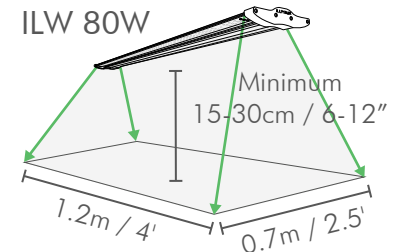

iLW

40W / 60W / 80W MODELS

MODEL:	2.5	VOLTAGE:	120-277V
WATTS:	40W	SKU:	IL-4025FSG-120
	60W		IL-6025FSG-120
	80W		IL-8025FSG-120

TECHNICAL SPECS	40W	60W	80W
PPF	100 $\mu\text{mol/s}$	150 $\mu\text{mol/s}$	200 $\mu\text{mol/s}$
BTU	136	204	272
Emitter Type	Multiple Spectrum LED Diodes		
Efficacy	2.5 $\mu\text{mol/J}$		
Minimum Mounting Height	6-12" to top of Canopy		
Emitter Cooling	Passive / Extruded Case		
Waterproof Rating	IP65 for Damp/Wet Conditions		
LED Lifespan (90%)	55,000+ hours		
Power Factor	> 90%		
Ambient Temperature	0 - 35°C / 32-95°F		
Color Temperature	4000k		
Relative Humidity	98%		
Frequency	50 / 60Hz		
THD	< 20%		
Color Rendering Index	88		
Min. Power Factor	0.9		
Crest Factor	0.99		

ILW LED SPECTRUM

MOUNTING & COVERAGE

ILW 40W & 60W

ILW 80W

VOLTAGE AND AMPERAGE

40W		60W		80W		
120V	0.36A	42W	0.53A	62W	0.69A	82W
208V	0.20A	41W	0.30A	61W	0.40A	81W
240V	0.18A	40W	0.27A	60W	0.36A	80W
277V	0.16A	41W	0.24A	61W	0.31A	81W

PHYSICAL SPECS

	40W	60W	80W
Height	29mm / 1.14"	29mm / 1.14"	29mm / 1.14"
Width	130mm / 5"	130mm / 5"	130mm / 5"
Length	1200mm / 47.2"	1200mm / 47.2"	1500mm / 59"
Weight	2.2lbs/1kg	2.2lbs/1kg	2.75lbs/1.13kg