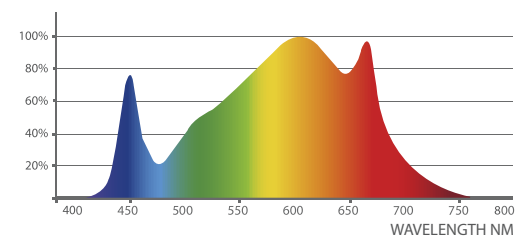

iLi6

LED Lighting Solution

MODEL: 2.7 WATTS: 630W

VOLTAGE: 120-277V

SKU: IL-i627FSG-120

TECHNICAL SPECIFICATIONS

Rated Voltage	120-277V AC
Voltage Range (+/-10%)	100-277V
PPF	1700 $\mu\text{mol/s}$
Efficacy	2.7 $\mu\text{mol/j}$
Min Power Factor	0.9
THD	< 10%
Crest Factor	0.99
BTU	2155
Frequency	50 / 60Hz
Dimmable	0 - 10V Controllable
Ambient Temperature	0 - 35°C / 32-95°F
Relative Humidity	98%
Plug Type	Power Cord Sold Separately
Color Temperature	4000k
Color Rendering Index	88
Minimum Mounting Height	12" (30cm) to top of Canopy
Emitter Cooling	Passive Cooling
Light Distribution +/- 5%	125°
Waterproof Rating	IP66 for Damp/Wet Conditions
LED Lifespan (90% of Life)	36,000+ Hours

iLi6 630W LED SPECTRUM

MOUNTING & COVERAGE

PHYSICAL SPECIFICATIONS

Length	1128mm	44.41"
Width	1086mm	42.76"
Height	58mm	2.29"
Weight	17.6kg	38.8lbs

VOLTAGE AND AMPERAGE

120V	5.38A	646W
208V	3.03A	630W
240V	2.63A	631W
277V	2.27A	629W
347V	1.79A	621W