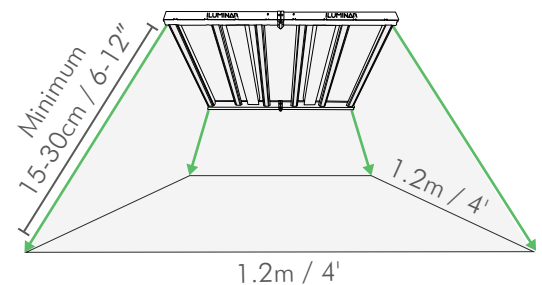

iLi6

LED Lighting Solution

MODEL: 2.7 WATTS: 630W

VOLTAGE: 120-277V

SKU: IL-i627FSG-120

TECHNICAL SPECIFICATIONS

Rated Voltage	120-277V AC
Voltage Range (+/-10%)	100-277V
PPF	1700 $\mu\text{mol/s}$
Efficacy	2.7 $\mu\text{mol/j}$
Min Power Factor	0.9
THD	< 10%
Crest Factor	0.99
BTU	2155
Frequency	50 / 60Hz
Dimmable	0 - 10V Controllable
Ambient Temperature	0 - 35°C / 32-95°F
Relative Humidity	98%
Plug Type	Power Cord Sold Separately
Color Temperature	4000k
Color Rendering Index	88
Minimum Mounting Height	12" (30cm) to top of Canopy
Emitter Cooling	Passive Cooling
Light Distribution +/- 5%	125°
Waterproof Rating	IP66 for Damp/Wet Conditions
LED Lifespan (90% of Life)	36,000+ Hours

iLi6 630W LED SPECTRUM

MOUNTING & COVERAGE

PHYSICAL SPECIFICATIONS

Length	1128mm	44.41"
Width	1086mm	42.76"
Height	58mm	2.29"
Weight	17.6kg	38.8lbs

VOLTAGE AND AMPERAGE

120V	5.38A	646W
208V	3.03A	630W
240V	2.63A	631W
277V	2.27A	629W
347V	1.79A	621W