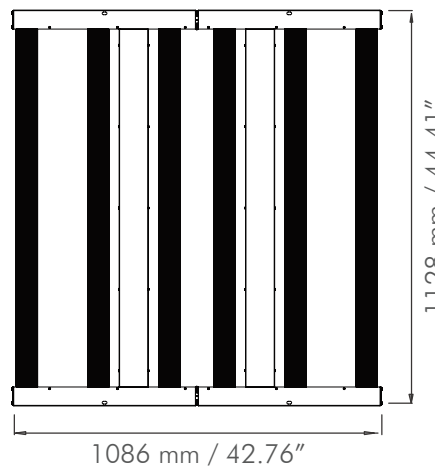

iLi6

LED Lighting Solution

MODEL: 2.7 WATTS: 630W

VOLTAGE: 120-277V

SKU: IL-i627FSG-120

TECHNICAL SPECIFICATIONS

Rated Voltage	120-277V AC
Voltage Range (+/-10%)	100-277V
PPF	1700 $\mu\text{mol/s}$
Efficacy	2.7 $\mu\text{mol/j}$
Min Power Factor	0.9
THD	< 10%
Crest Factor	0.99
BTU	2155
Frequency	50 / 60Hz
Dimmable	0 - 10V Controllable
Ambient Temperature	0 - 35°C / 32-95°F
Relative Humidity	98%
Plug Type	Power Cord Sold Separately
Color Temperature	4000k
Color Rendering Index	88
Minimum Mounting Height	12" (30cm) to top of Canopy
Emitter Cooling	Passive Cooling
Light Distribution +/- 5%	125°
Waterproof Rating	IP66 for Damp/Wet Conditions
LED Lifespan (90% of Life)	36,000+ Hours

iLi6 630W LED SPECTRUM

MOUNTING & COVERAGE

PHYSICAL SPECIFICATIONS

Length	1128mm	44.41"
Width	1086mm	42.76"
Height	58mm	2.29"
Weight	17.6kg	38.8lbs

VOLTAGE AND AMPERAGE

120V	5.38A	646W
208V	3.03A	630W
240V	2.63A	631W
277V	2.27A	629W
347V	1.79A	621W