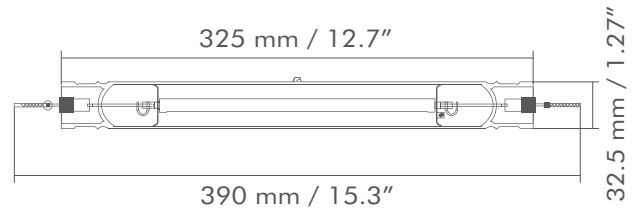

DE HPS SPECTRUM

SPECIFICATIONS

Color Temperature	2,000K
Lumens	155,00
Lumens Per Watt	155
Color Rendering Index	32 Ra8
Rated Life Hours	15,000
PPF	2,050 $\mu\text{mol/s}$
Lamp Operating Voltage	215V
Lamp Operating Current	4.7A
Luminaire Type	Open / Enclosed

PHYSICAL SPECIFICATIONS

Overall Length	390 mm / 15.3"
Glass Jacket	325 mm / 12.7"
Glass Diameter	32.5 mm / 1.27"
Bulb Designation	T32.5
Base Designation	K12x30s
Socket Pulse Rating	4 - 5 KV

Recommended to relamp after 10,000 hours