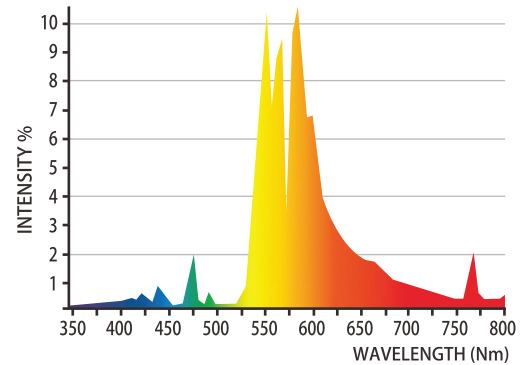

DE HPS SPECTRUM

SPECIFICATIONS

Color Temperature	2,000K
Lumens	155,00
Lumens Per Watt	155
Color Rendering Index	32 Ra8
Rated Life Hours	15,000
PPF	2,050 $\mu\text{mol/s}$
Lamp Operating Voltage	215V
Lamp Operating Current	4.7A
Luminaire Type	Open / Enclosed

PHYSICAL SPECIFICATIONS

Overall Length	390 mm / 15.3"
Glass Jacket	325 mm / 12.7"
Glass Diameter	32.5 mm / 1.27"
Bulb Designation	T32.5
Base Designation	K12x30s
Socket Pulse Rating	4 - 5 KV

Recommended to relamp after 10,000 hours