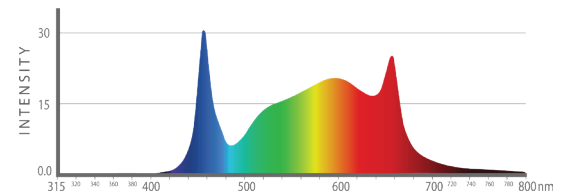

iLogic[™]121

VOLTAGE: 100-277V

WATTS: 780W

SKU: IL-iLogic-121

The World's Most Advanced HPS Replacement

TECHNICAL SPECS

Rated Voltage	120-277V AC
Voltage Range (+/-10%)	100-277V
PPF	2100 $\mu\text{mol/s}$
Efficacy	2.7 $\mu\text{mol/J}$
Min Power Factor	>0.95
Operational Phase	Grow and Bloom phase
Frequency	50 / 60Hz
Dimmable	0-10V Controllable
Suggested Assemble	3-6' to top of Canopy
Emitter Cooling	Passive / Extruded Case
Light Distribution	120°
Waterproof Rating	IP65 for Damp/Wet Conditions
LED Lifespan (90% of Life)	50,000+ hours

iLogic 121 LED SPECTRUM

PHYSICAL SPECIFICATIONS

Length	830mm	32.67"
Width	435mm	17.12"
Height	100mm	3.93"
Weight	18.18 kg	40.1 lbs

MOUNTING & COVERAGE

5 YEAR WARRANTY