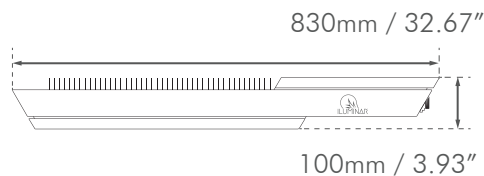

iLogic[™]121

VOLTAGE: 100-277V

WATTS: 780W

SKU: IL-iLogic-121

The World's Most Advanced HPS Replacement

TECHNICAL SPECS

Rated Voltage	120-277V AC
Voltage Range (+/-10%)	100-277V
PPF	2100 $\mu\text{mol/s}$
Efficacy	2.7 $\mu\text{mol/J}$
Min Power Factor	>0.95
Operational Phase	Grow and Bloom phase
Frequency	50 / 60Hz
Dimmable	0-10V Controllable
Suggested Assemble	3-6' to top of Canopy
Emitter Cooling	Passive / Extruded Case
Light Distribution	120°
Waterproof Rating	IP65 for Damp/Wet Conditions
LED Lifespan (90% of Life)	50,000+ hours

iLogic 121 LED SPECTRUM

PHYSICAL SPECIFICATIONS

Length	830mm	32.67"
Width	435mm	17.12"
Height	100mm	3.93"
Weight	18.18 kg	40.1 lbs

MOUNTING & COVERAGE

5 YEAR WARRANTY