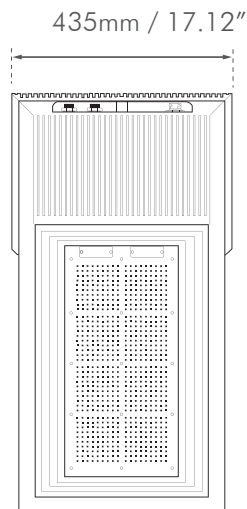

iLogic[™]121

VOLTAGE: 100-277V

WATTS: 780W

SKU: IL-iLogic-121

The World's Most Advanced HPS Replacement

TECHNICAL SPECS

Rated Voltage	120-277V AC
Voltage Range (+/-10%)	100-277V
PPF	2100 $\mu\text{mol/s}$
Efficacy	2.7 $\mu\text{mol/J}$
Min Power Factor	>0.95
Operational Phase	Grow and Bloom phase
Frequency	50 / 60Hz
Dimmable	0-10V Controllable
Suggested Assemble	3-6' to top of Canopy
Emitter Cooling	Passive / Extruded Case
Light Distribution	120°
Waterproof Rating	IP65 for Damp/Wet Conditions
LED Lifespan (90% of Life)	50,000+ hours

iLogic 121 LED SPECTRUM

PHYSICAL SPECIFICATIONS

Length	830mm	32.67"
Width	435mm	17.12"
Height	100mm	3.93"
Weight	18.18 kg	40.1 lbs

MOUNTING & COVERAGE

5 YEAR WARRANTY