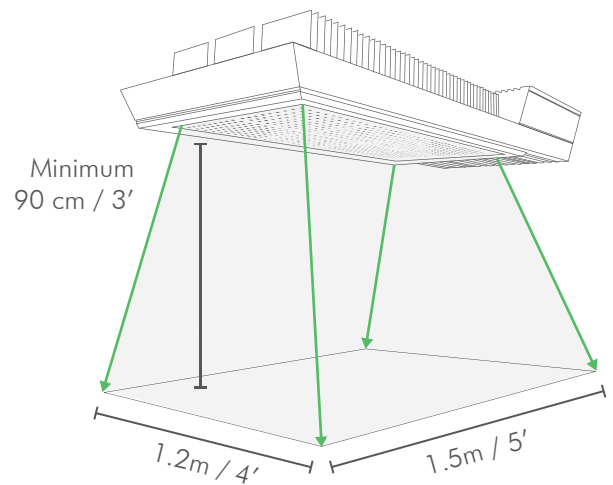

iLogic[™]121

VOLTAGE: 100-277V

WATTS: 780W

SKU: IL-iLogic-121

The World's Most Advanced HPS Replacement

TECHNICAL SPECS

Rated Voltage	120-277V AC
Voltage Range (+/-10%)	100-277V
PPF	2100 $\mu\text{mol/s}$
Efficacy	2.7 $\mu\text{mol/J}$
Min Power Factor	>0.95
Operational Phase	Grow and Bloom phase
Frequency	50 / 60Hz
Dimmable	0-10V Controllable
Suggested Assemble	3-6' to top of Canopy
Emitter Cooling	Passive / Extruded Case
Light Distribution	120°
Waterproof Rating	IP65 for Damp/Wet Conditions
LED Lifespan (90% of Life)	50,000+ hours

iLogic 121 LED SPECTRUM

PHYSICAL SPECIFICATIONS

Length	830mm	32.67"
Width	435mm	17.12"
Height	100mm	3.93"
Weight	18.18 kg	40.1 lbs

MOUNTING & COVERAGE

5 YEAR WARRANTY