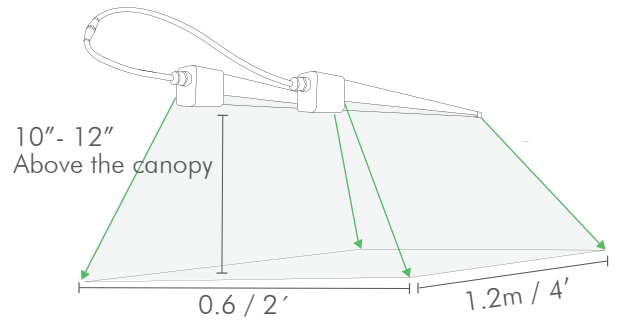

LED CLONE 18W

LED Lighting Solution

WATTS: 18W

VOLTAGE: 100-277V

SKU: IL-CLN18

TECHNICAL SPECS

Input Voltage	110-277V
Input Current	0.15A - 0.065A
Input Power	18W (36W total Wattage)
Color Temperature	9,000K
PPF	40 $\mu\text{mol/s}$
Ambient Temperature	0 - 35°C / 32-95°F
Min Power Factor	0.9
LED Lifespan (90% of Life)	54,000+ hours
Power Cord 120V	4ft (NEMA 5-15P)
Rated Voltage	120-277V
Voltage Range (+/-10%)	100-277V
Frequency	50 / 60Hz
Operation Frequency	Direct-Current Input
Waterproof Rating	IP66
Minimum Mounting Height	10"- 12" Above the canopy

18W LED SPECTRUM

PHYSICAL SPECIFICATIONS

Length	112cm	44.1"
Width	2.6cm	1"
Height	3.5cm	1.4"
Weight	0.38kg	0.84lbs

iluminarlighting.com
Toll Free: 1-877-540-5588

5 YEAR
WARRANTY

© Copyright 2025 ILUMINAR Lighting
Subject to change without notice.