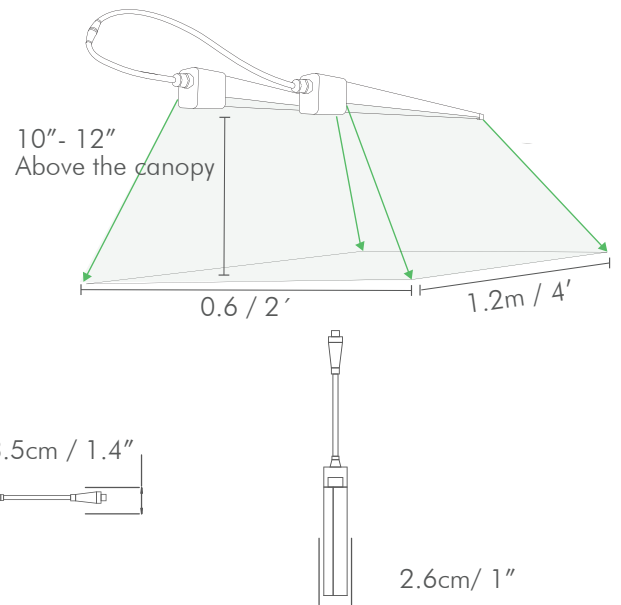

LED CLONE 18W

LED Lighting Solution

WATTS: 18W

VOLTAGE: 100-277V

SKU: IL-CLN18

TECHNICAL SPECS

Input Voltage	110-277V
Input Current	0.15A - 0.065A
Input Power	18W (36W total Wattage)
Color Temperature	9,000K
PPF	40 $\mu\text{mol/s}$
Ambient Temperature	0 - 35°C / 32-95°F
Min Power Factor	0.9
LED Lifespan (90% of Life)	54,000+ hours
Power Cord 120V	4ft (NEMA 5-15P)
Rated Voltage	120-277V
Voltage Range (+/-10%)	100-277V
Frequency	50 / 60Hz
Operation Frequency	Direct-Current Input
Waterproof Rating	IP66
Minimum Mounting Height	10"- 12" Above the canopy

18W LED SPECTRUM

PHYSICAL SPECIFICATIONS

Length	112cm	44.1"
Width	2.6cm	1"
Height	3.5cm	1.4"
Weight	0.38kg	0.84lbs

MOUNTING & COVERAGE

iluminarlighting.com
Toll Free: 1-877-540-5588

5 YEAR
WARRANTY

© Copyright 2022 ILUMINAR Lighting
Subject to change without notice.