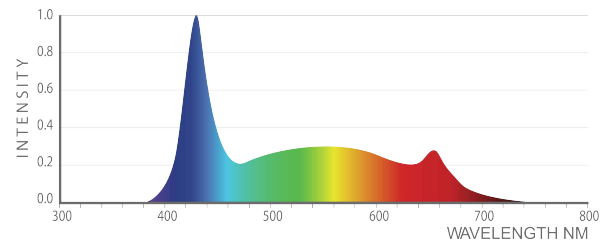

LED CLONE 18W

LED Lighting Solution

WATTS: 18W

VOLTAGE: 100-277V

SKU: IL-CLN18

TECHNICAL SPECS

Input Voltage	110-277V
Input Current	0.15A - 0.065A
Input Power	18W (36W total Wattage)
Color Temperature	9,000K
PPF	40 $\mu\text{mol/s}$
Ambient Temperature	0 - 35°C / 32-95°F
Min Power Factor	0.9
LED Lifespan (90% of Life)	54,000+ hours
Power Cord 120V	4ft (NEMA 5-15P)
Rated Voltage	120-277V
Voltage Range (+/-10%)	100-277V
Frequency	50 / 60Hz
Operation Frequency	Direct-Current Input
Waterproof Rating	IP66
Minimum Mounting Height	10"- 12" Above the canopy

18W LED SPECTRUM

PHYSICAL SPECIFICATIONS

Length	112cm	44.1"
Width	2.6cm	1"
Height	3.5cm	1.4"
Weight	0.38kg	0.84lbs

MOUNTING & COVERAGE

iluminarlighting.com
Toll Free: 1-877-540-5588

5 YEAR
WARRANTY

© Copyright 2022 ILUMINAR Lighting
Subject to change without notice.