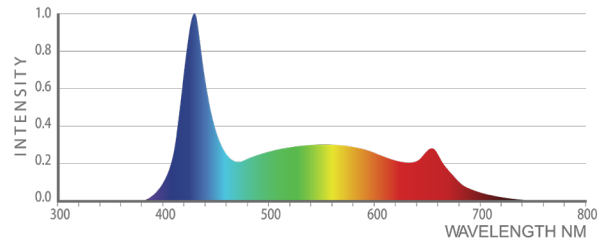

LED CLONE 18W

LED Lighting Solution

WATTS: 18W

VOLTAGE: 100-277V

SKU: IL-CLN18

TECHNICAL SPECS

Input Voltage	110-277V
Input Current	0.15A - 0.065A
Input Power	18W (36W total Wattage)
Color Temperature	9,000K
PPF	40 $\mu\text{mol/s}$
Ambient Temperature	0 - 35°C / 32-95°F
Min Power Factor	0.9
LED Lifespan (90% of Life)	54,000+ hours
Power Cord 120V	4ft (NEMA 5-15P)
Rated Voltage	120-277V
Voltage Range (+/-10%)	100-277V
Frequency	50 / 60Hz
Operation Frequency	Direct-Current Input
Waterproof Rating	IP66
Minimum Mounting Height	10"- 12" Above the canopy

18W LED SPECTRUM

PHYSICAL SPECIFICATIONS

Length	112cm	44.1"
Width	2.6cm	1"
Height	3.5cm	1.4"
Weight	0.38kg	0.84lbs

iluminarlighting.com
Toll Free: 1-877-540-5588

5 YEAR
WARRANTY

© Copyright 2025 ILUMINAR Lighting
Subject to change without notice.